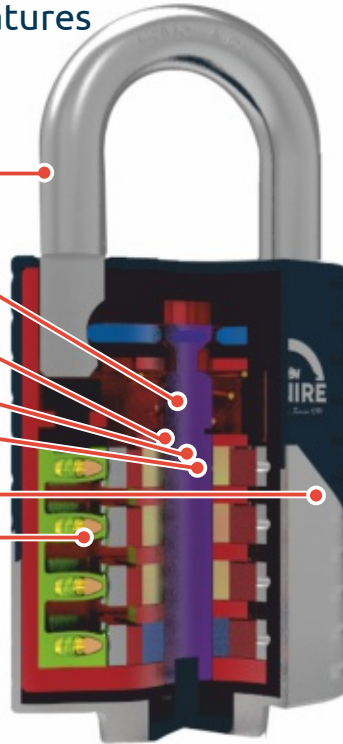

Vulcan® Combi Range - Features

Hardened **Boron** steel shackle with Satin Chrome finish

Double locking

Vulcan40 and Vulcan50 4 Wheels 10,000 combinations

Vulcan60 - 5 Wheels 100,000 combinations

Fully recodable

Satin chrome die cast alloy body with soft feel cover

Patented