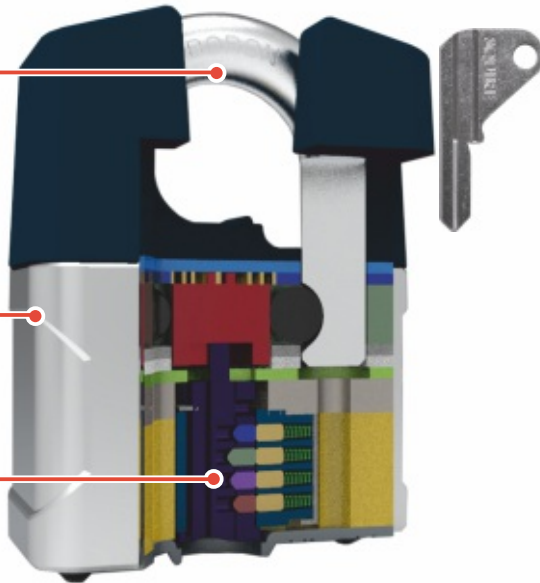

Vulcan® Combi Range

Boron steel shackle

10 Year Guarantee

Independent crime-fighting charity

Open Shackle

Code	Security Rating	@	Description	Dimensions mm					Barcode	Number of Combinations	Pack Type	Min Qty
				A	B	C	D	E				
VULCAN COMBI 60	6	@HOME	60mm Combination Padlock - 5 wheel	60	33	10	34	28	5012245035612	100,000	BLISTER	4
VULCAN COMBI 50	5	@HOME	50mm Combination Padlock - 4 wheel	50	26	8	26	22.6	5012245035506	10,000	BLISTER	6
VULCAN COMBI 40	4	@HOME	40mm Combination Padlock - 4 wheel	40	22	6	20	17	5012245035643	10,000	BLISTER	6

Long Shackle

VULCAN COMBI 60/2.5	6	@HOME	60mm 2.5" Long Shackle Combination Padlock - 5 wheel	60	33	10	63	28	5012245035636	100,000	BLISTER	4
VULCAN COMBI 50/2.5	5	@HOME	50mm 2.5" Long Shackle Combination Padlock - 4 wheel	50	26	8	63	22.6	5012245035513	10,000	BLISTER	6
VULCAN COMBI 40/2.5	4	@HOME	40mm 2.5" Long Shackle Combination Padlock - 4 wheel	40	22	6	63	17	5012245035667	10,000	BLISTER	6

Vulcan® Key Range - Features

Hardened boron alloy steel shackle

Steel body with Die cast satin chrome body cover

4 pin tumbler lock mechanism

Vulcan®
Key 40mm

Vulcan®
Key 45mm

Vulcan®
Key 50mm

New Hardened Boron Steel Shackles
80% Stronger 