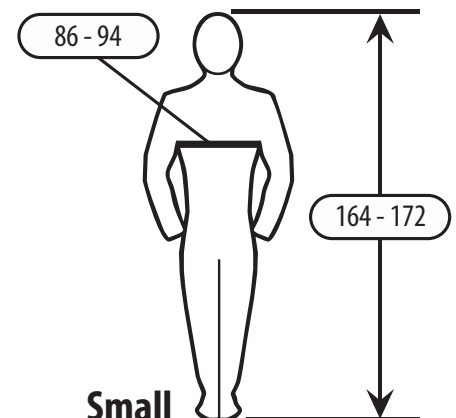

Available Sizes and Selection

Designed with (20cm) over measure.

A larger size may be required if worn over other clothing.

Fit according to chest size:

Size:	Chest Size:	Height:
Small	86 - 94	164 - 172
Medium	94 - 102	172 - 180
Large	102 - 110	180 - 188
XLarge	110 - 118	188 - 196
XXL	118 - 129	196 - 204
XXXL	129 - 141	196 - 204